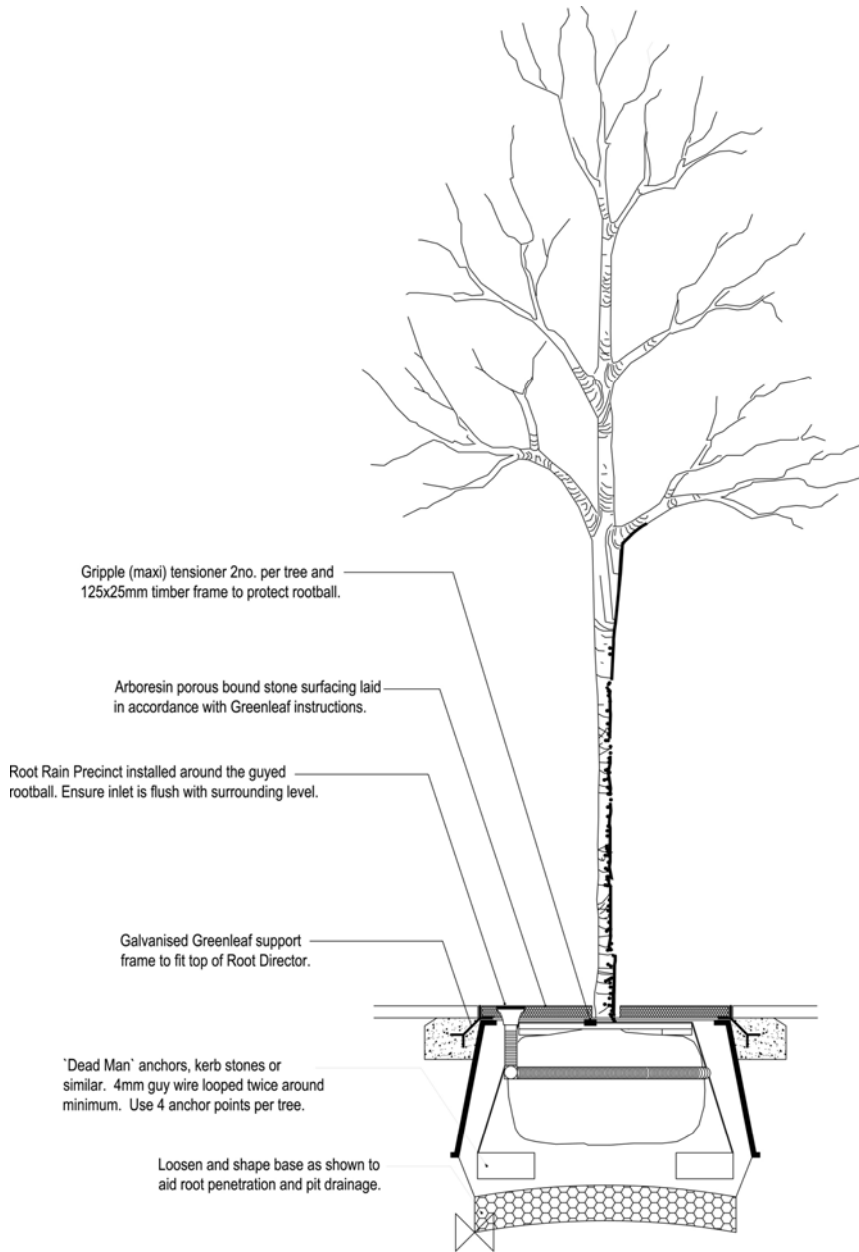

BISHOPTHORPE CROSSROADS

STREET FURNITURE RECOMMENDATIONS

To be read in conjunction with Popplewell Associates drawing 1881/1 Concept Landscape Proposals

Ref '10 and 11' - Medium sized street trees and Large street trees

Gripplle (maxi) tensioner 2no. per tree and 125x25mm timber frame to protect rootball.

Arboresin porous bound stone surfacing laid in accordance with Greenleaf instructions.

Root Rain Precinct installed around the guyed rootball. Ensure inlet is flush with surrounding level.

Galvanised Greenleaf support frame to fit top of Root Director.

'Dead Man' anchors, kerb stones or similar. 4mm guy wire looped twice around minimum. Use 4 anchor points per tree.

Loosen and shape base as shown to aid root penetration and pit drainage.